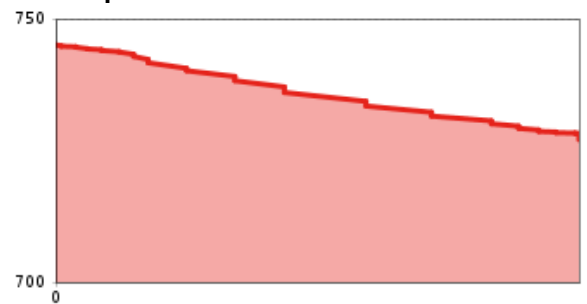

2013 | OD Trails - Jump Line

distance	0,2 km	difficulty	average
-----------------	--------	-------------------	---------

starting point:	Abzweigung Green Line
------------------------	-----------------------

destination point:	Einmündung Green Line
---------------------------	-----------------------

Altitude profile

Description

Drops and tables at different heights form the jump line. The difficulty can be gradually increased on 3 lines. Here, everyone can compete with the others according to their personal ability.