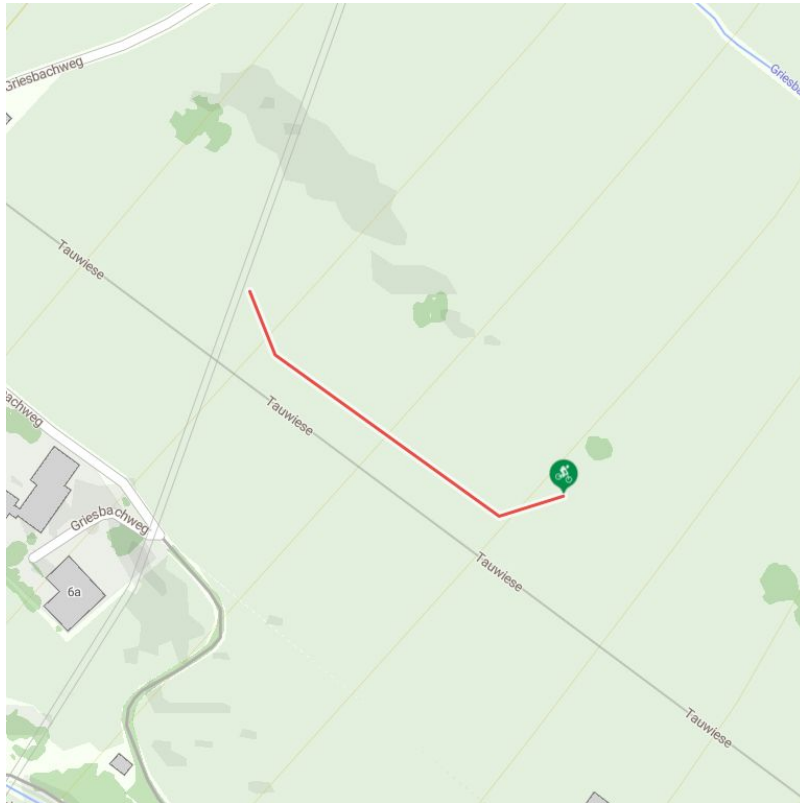

2013 | OD Trails - Jump Line

distance	0,2 km	difficulty	average
-----------------	--------	-------------------	---------

starting point:	Abzweigung Green Line
------------------------	-----------------------

destination point:	Einmündung Green Line
---------------------------	-----------------------

Altitude profile

Description

Drops and tables at different heights form the jump line. The difficulty can be gradually increased on 3 lines. Here, everyone can compete with the others according to their personal ability.