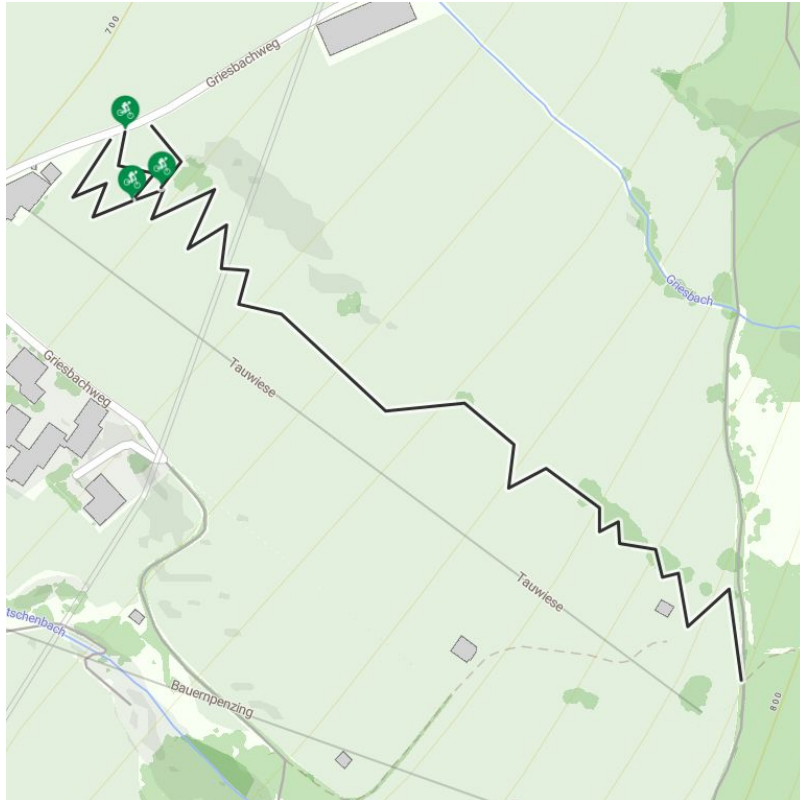

2014 | OD Trails - Uphill Trail

distance	0,8 km	difficulty	difficult
-----------------	--------	-------------------	-----------

altitude meters uphill	90 m
-------------------------------	------

starting point:	Talstation Valle's Tauwiesenlift
------------------------	----------------------------------

destination point:	Bergstation Valle's Tauwiesenlift
---------------------------	-----------------------------------

Altitude profile

Description

This black uphill trail has several variants and is a technically very challenging line for experienced e-bikers. There are hairpin bends, large stones, step-ups, waves and wooden obstacles to overcome.

downloads

[GPX FILE](#)

[INTERACTIVE MAP](#)