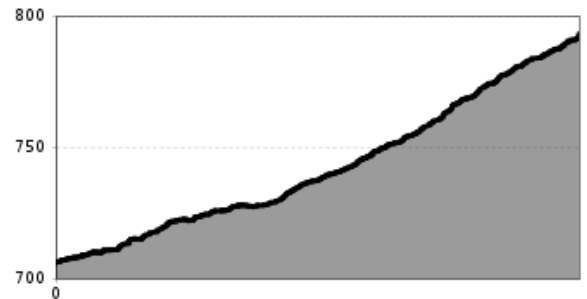

2014 | OD Trails - Uphill Trail

distance	0,8 km	difficulty	difficult
-----------------	--------	-------------------	-----------

altitude meters uphill	90 m
-------------------------------	------

starting point:	Talstation Valle's Tauwiesenlift
------------------------	----------------------------------

destination point:	Bergstation Valle's Tauwiesenlift
---------------------------	-----------------------------------

Altitude profile

Description

This black uphill trail has several variants and is a technically very challenging line for experienced e-bikers. There are hairpin bends, large stones, step-ups, waves and wooden obstacles to overcome.