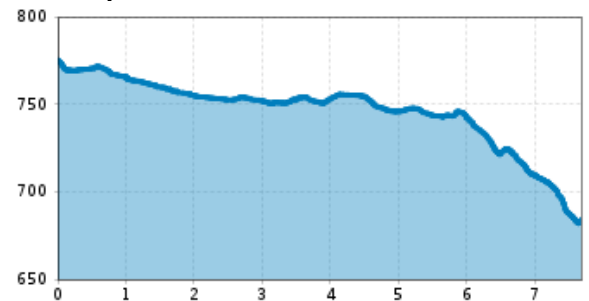

# 27 | Strubtalradweg

distance	7,7 km	
altitude meters uphill	10 m	altitude meters downhill 10 m
starting point:	Waidring	
destination point:	Pass Strub	
best season:	MAY, JUN, JUL, AUG, SEP, OCT	

Altitude profile