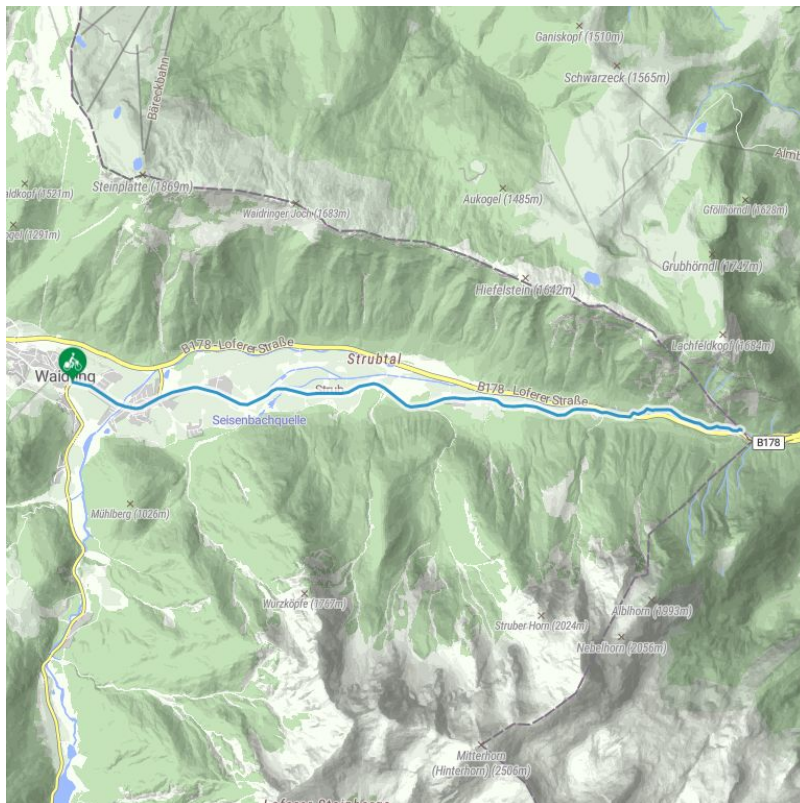

# 27 | Strubtalradweg

distance	7,7 km	
altitude meters uphill	10 m	altitude meters downhill 10 m
starting point:	Waidring	
destination point:	Pass Strub	
best season:	MAY, JUN, JUL, AUG, SEP, OCT	

Altitude profile

## downloads

[GPX FILE](#)

[INTERACTIVE MAP](#)