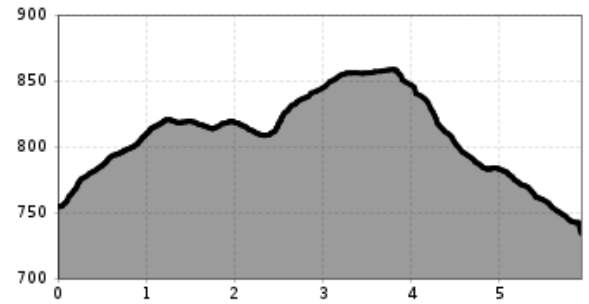

"Bichlach" cross country ski track

For athletic cross-country skiers. The varied hilly course will keep you in shape.

distance	5,9 km	difficulty	difficult
altitude meters uphill	240 m	highest point	861 m

Altitude profile

Description

Cross the "Genussloipe" of Reith. If you do not have enough, you can follow to Oberndorf, St. Johann or Going. Skating only.

downloads

[GPX FILE](#)

[INTERACTIVE MAP](#)