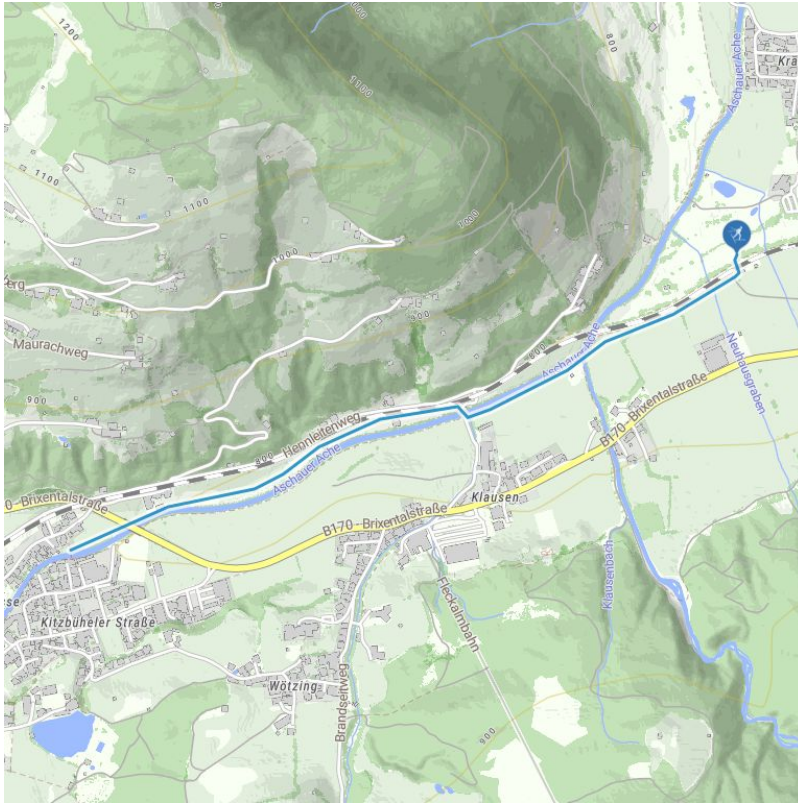

# "Connection to Kirchberg" Cross country ski track

distance 2,1 km

altitude meters uphill 26 m

highest point 801 m

Altitude profile

## arrival

### Parking spot

Parking at the golfcourse Schwarzsee

## downloads

[GPX FILE](#)

[INTERACTIVE MAP](#)