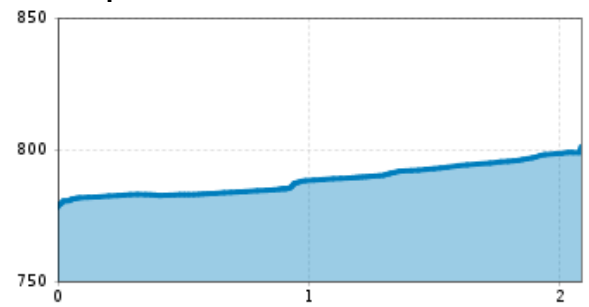

# "Connection to Kirchberg" Cross country ski track

distance 2,1 km

altitude meters uphill 26 m

highest point 801 m

Altitude profile

## arrival