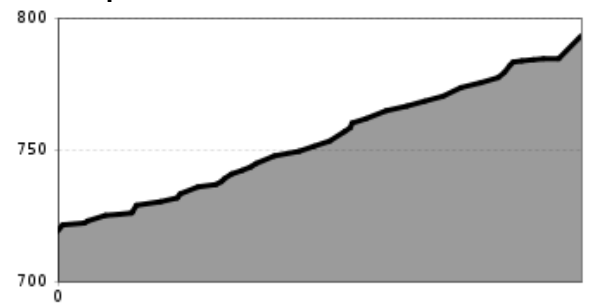

Connection to Oberndorf

distance	8,9 km	difficulty	difficult
altitude meters uphill	73 m	highest point	793 m

Altitude profile

downloads

[GPX FILE](#)

[INTERACTIVE MAP](#)