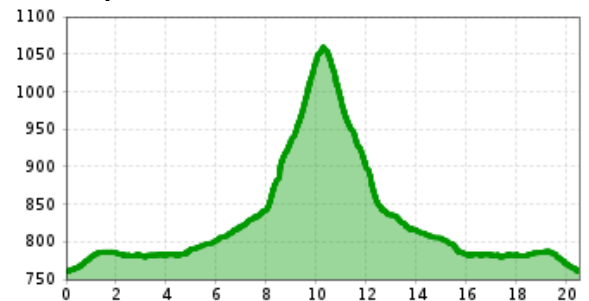

# CR2 | Espresso | Ruetzenhof

distance	50,5 km		
altitude meters uphill	299 m	altitude meters downhill	291 m
		highest point	1060 m
starting point:	Kitzbühel Zentrum		
destination point:	Kitzbühel Zentrum		
best season:	MAY, JUN, JUL, AUG, SEP, OCT		

Altitude profile