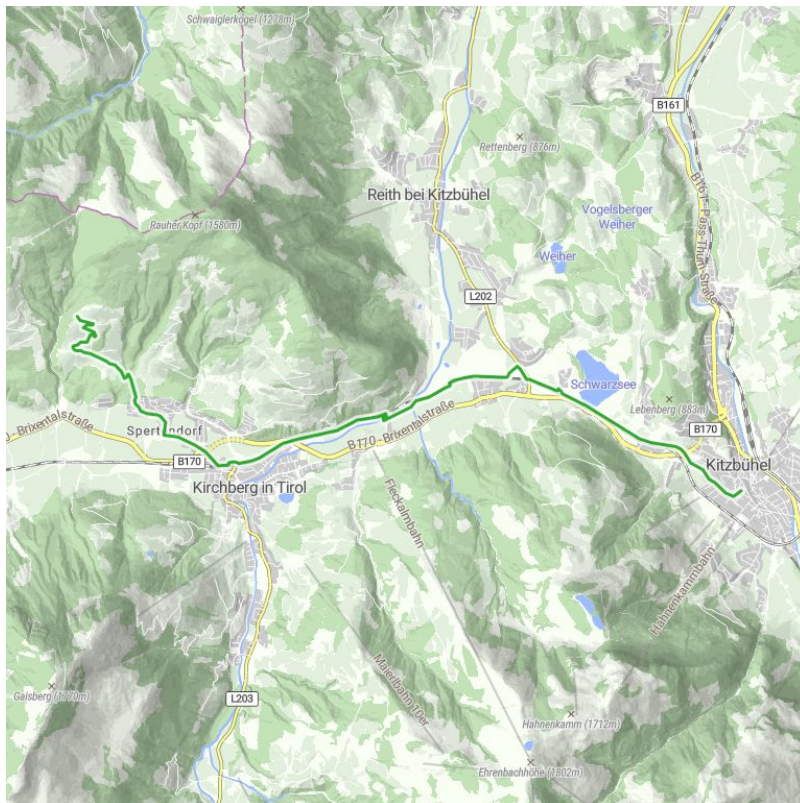

# CR2 | Espresso | Ruetzenhof

distance	50,5 km		
altitude meters uphill	299 m	altitude meters downhill	291 m
		highest point	1060 m
starting point:	Kitzbühel Zentrum		
destination point:	Kitzbühel Zentrum		
best season:	MAY, JUN, JUL, AUG, SEP, OCT		

Altitude profile