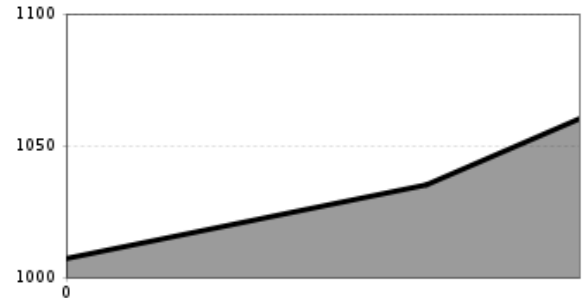

# D10 Übungslift Aschau

Altitude profile

## Description

Free practice lifts in the valley

Did you know that in Kitzbuehel the use of all the practice lifts in the valley is free? This is a wonderful opportunity for families, beginners and those who have not skied for a while.