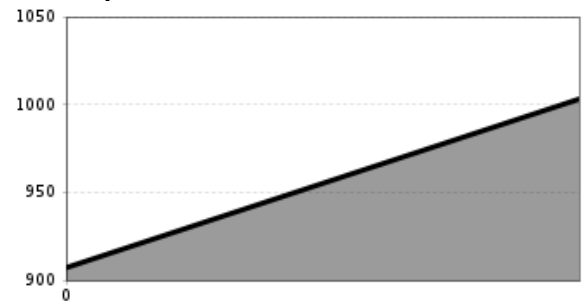

F2 Hausleiten

Altitude profile

Description

Free practice lifts in the valley

Did you know that in Kitzbuehel the use of all the practice lifts in the valley is free? This is a wonderful opportunity for families, beginners and those who have not skied for a while.

The following practice lifts looking forward to serving you:

Rasmusleiten (Kitzbuehel)

Mocking (Kitzbuehel)

Hausleiten (Jochberg)

Pass Thurn

Reith

Aschau

downloads