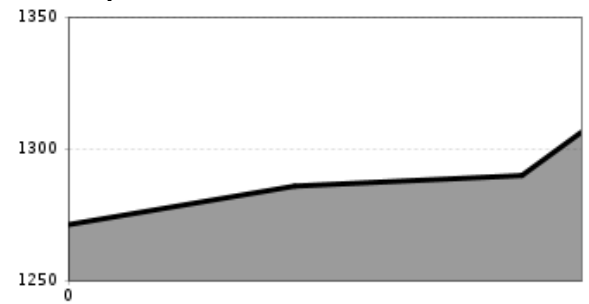

# G2 Pass Thurn

Altitude profile