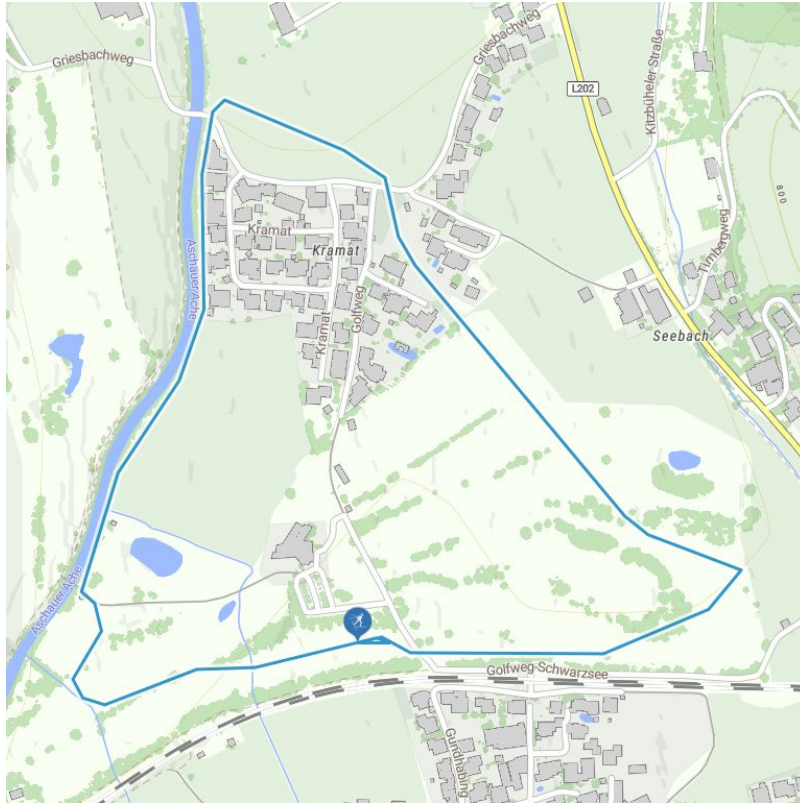

# "Golfplatz" Cross country ski track

distance 2,4 km

altitude meters uphill 13 m

highest point 783 m

Altitude profile

## arrival

**Parking spot**  
Parking at the golfcourse Schwarzsee

## downloads

[GPX FILE](#)

[INTERACTIVE MAP](#)