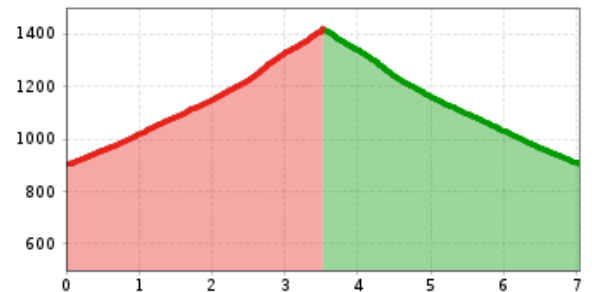

Kelchalm - Rodelbahn

walking time uphill 2:15 h distance 3,5 km

altitude meters downhill 520 m

starting point: Kapelle Winterparkplatz

destination point: Kapelle Winterparkplatz

best season: JAN, FEB, DEC

Altitude profile