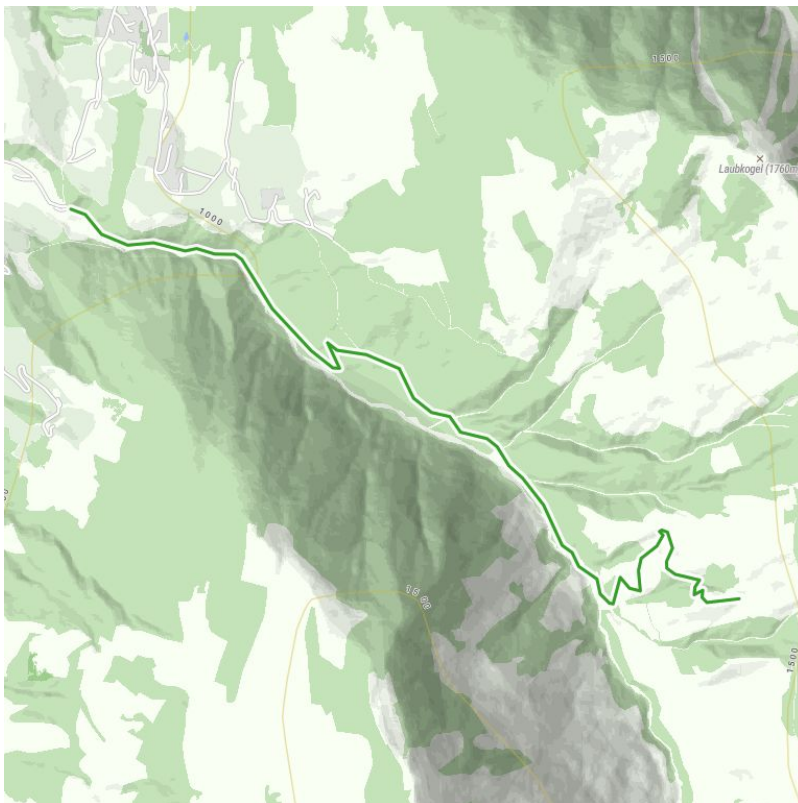

Kelchalm - Rodelbahn

walking time uphill 2:15 h distance 3,5 km

altitude meters downhill 520 m

starting point: Kapelle Winterparkplatz

destination point: Kapelle Winterparkplatz

best season: JAN, FEB, DEC

Altitude profile

hut/alpine hut

[Kelchalm | Bochumer Hütte](#) open

downloads

[GPX FILE](#)

[INTERACTIVE MAP](#)