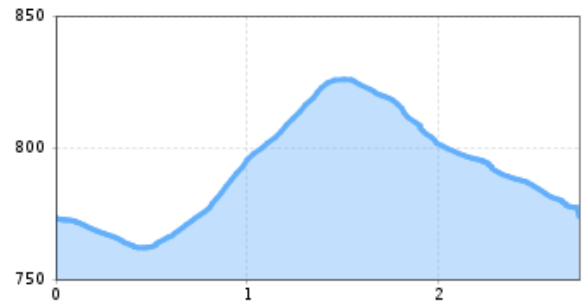

Altitude profile