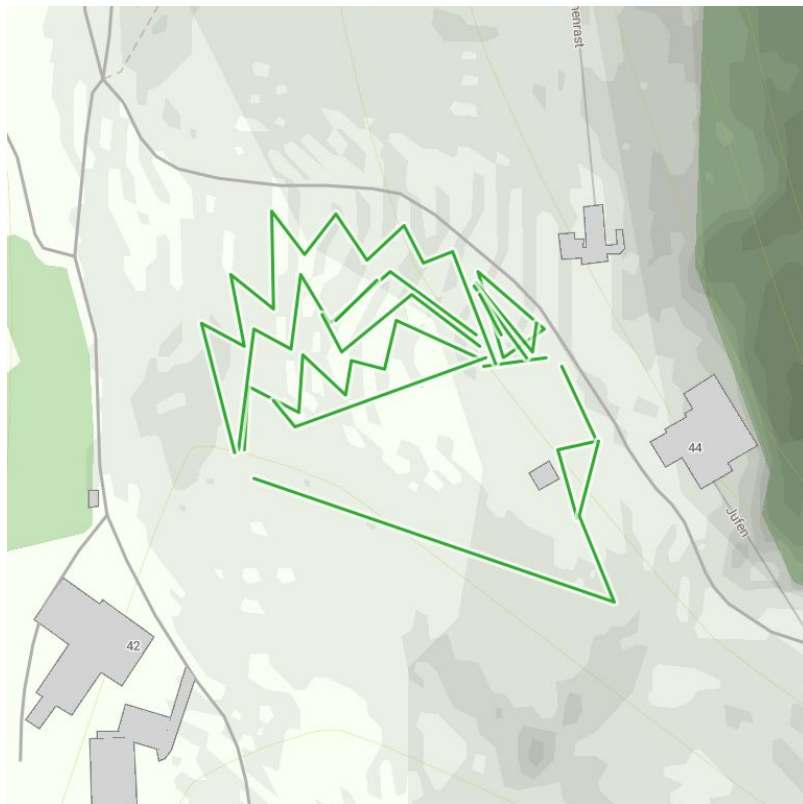

MTB Family Area Streiteck

Learn to ride with flow in the practice area for novice riders and families.

distance 1,5 km

best season: MAY, JUN, JUL, AUG, SEP, OCT

Altitude profile

Description

The varied MTB Family Area Streiteck awaits you at the bottom station of the Sonnenrast chair lift. With a 100m long conveyor belt and practice trails with a total length of around 1.4 km, this is the ideal meeting point for MTB families and beginners: for practising, warming up, swapping, bike camps and coaching sessions it's the perfect hangout.

Tip: The sun terrace offers a perfect view of the bike action and is designed for parents, grandparents and accompanying adults to take it all in.

downloads

[GPX FILE](#)

[INTERACTIVE MAP](#)