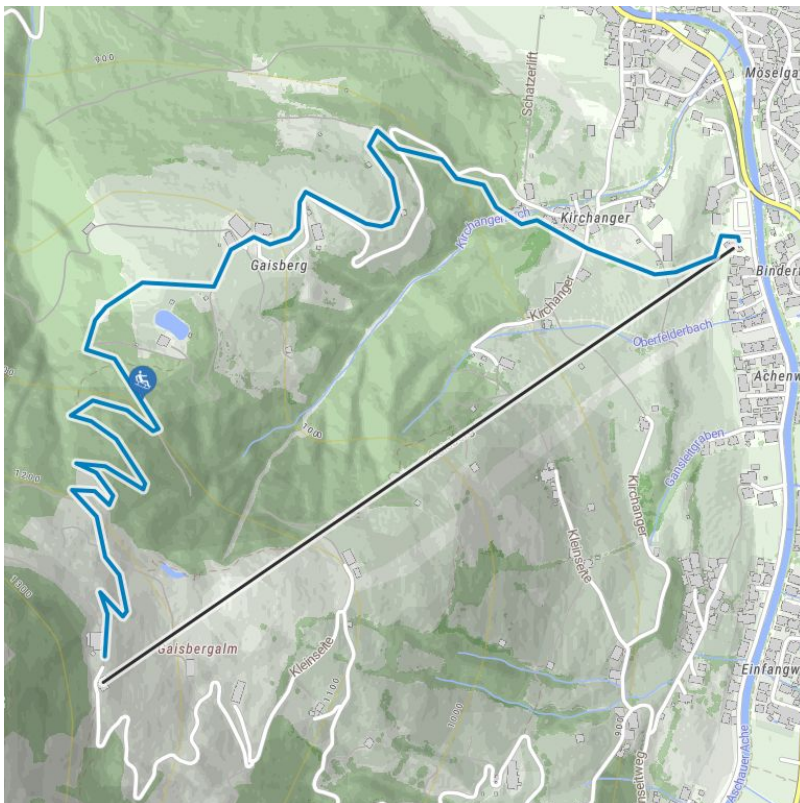

Rodelbahn am Gaisberg

distance	3,5 km	difficulty	average
altitude meters downhill	435 m		
starting point:	Talstation Gaisberglift		
destination point:	Talstation Gaisberglift		
best season:	JAN, FEB, MAR, DEC		

Altitude profile

downloads

[GPX FILE](#)

[INTERACTIVE MAP](#)