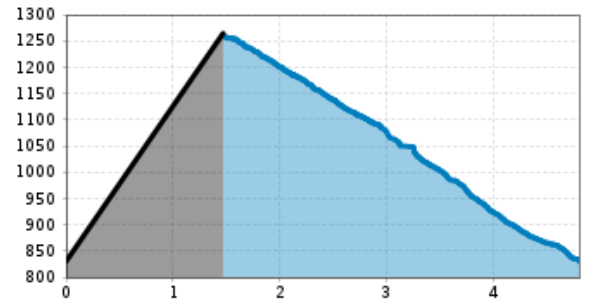

Altitude profile