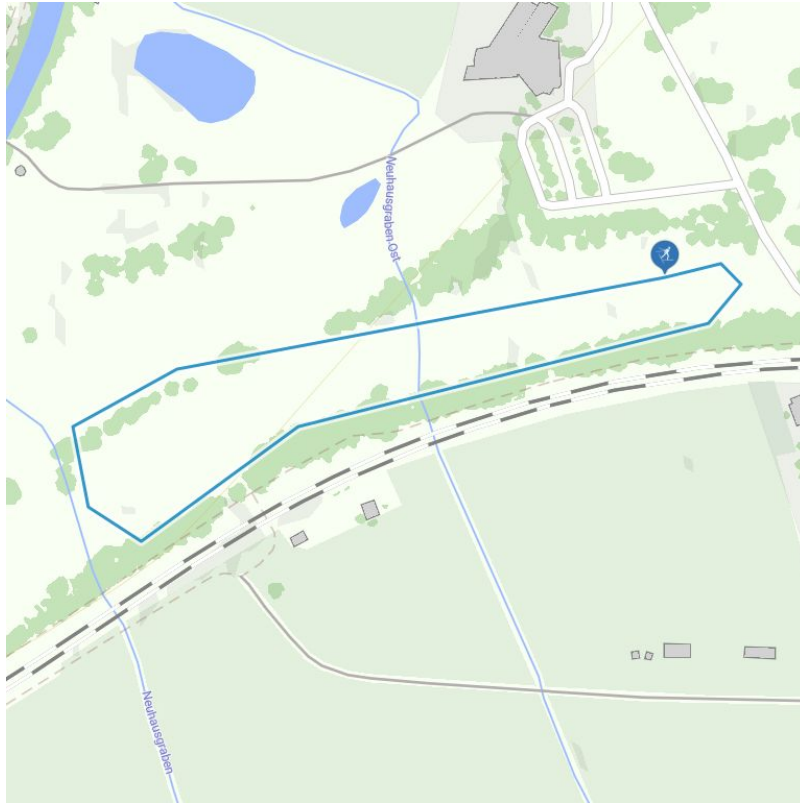

"Sportloipe" 0,75 km Cross country ski track

distance 0,8 km

altitude meters uphill 6 m

highest point 783 m

Altitude profile

Description

arrival

Parking spot
Parking at the golfcourse Schwarzsee

downloads

[GPX FILE](#)

[INTERACTIVE MAP](#)