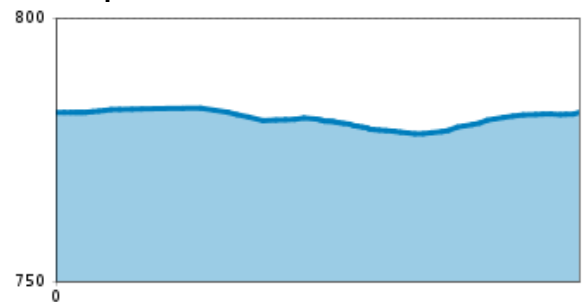

"Sportloipe" 0,75 km Cross country ski track

distance 0,8 km

altitude meters uphill 6 m

highest point 783 m

Altitude profile

Description

arrival

Parking spot
Parking at the golfcourse Schwarzsee