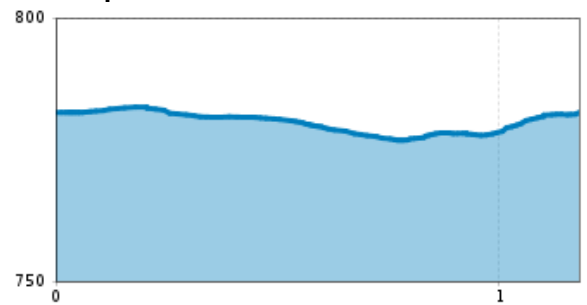

# "Sportloipe" 1,2 km Cross country ski track

distance 1,2 km

altitude meters uphill 12 m

highest point 784 m

Altitude profile

## arrival