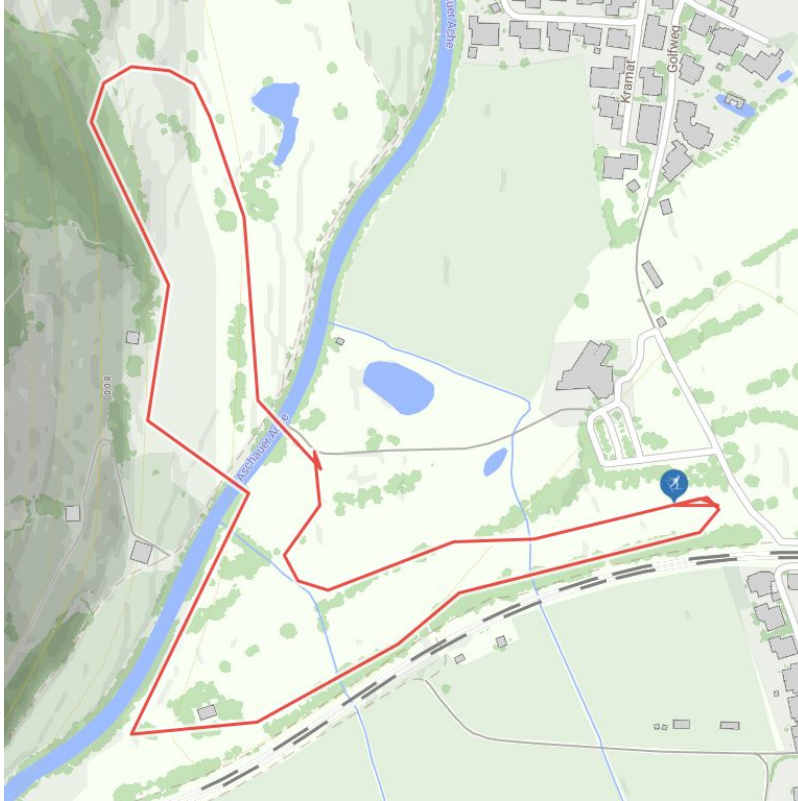

"Sportloipe" 2,2 km Cross country ski track

| | | | |
|------------------------|--------|---------------|---------|
| distance | 2,2 km | difficulty | average |
| altitude meters uphill | 19 m | highest point | 786 m |

Altitude profile

Description

arrival

Parking spot
Parking at the golfcourse Schwarzsee

downloads

[GPX FILE](#)

[INTERACTIVE MAP](#)