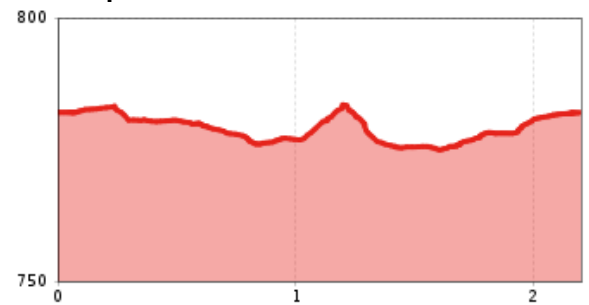

# "Sportloipe" 2,2 km Cross country ski track

distance	2,2 km	difficulty	average
altitude meters uphill	19 m	highest point	786 m

Altitude profile