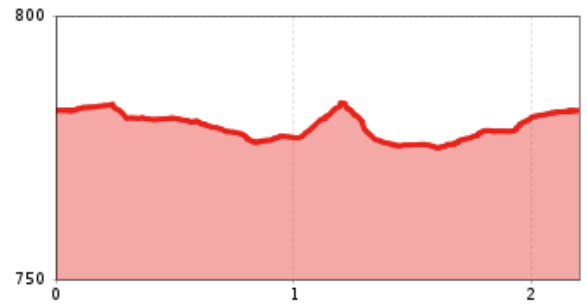

"Sportloipe" 2,2 km Cross country ski track

| | | | |
|------------------------|--------|---------------|---------|
| distance | 2,2 km | difficulty | average |
| altitude meters uphill | 19 m | highest point | 786 m |

Altitude profile

Description

arrival

Parking spot
Parking at the golfcourse Schwarzsee

downloads

[GPX FILE](#)

[INTERACTIVE MAP](#)