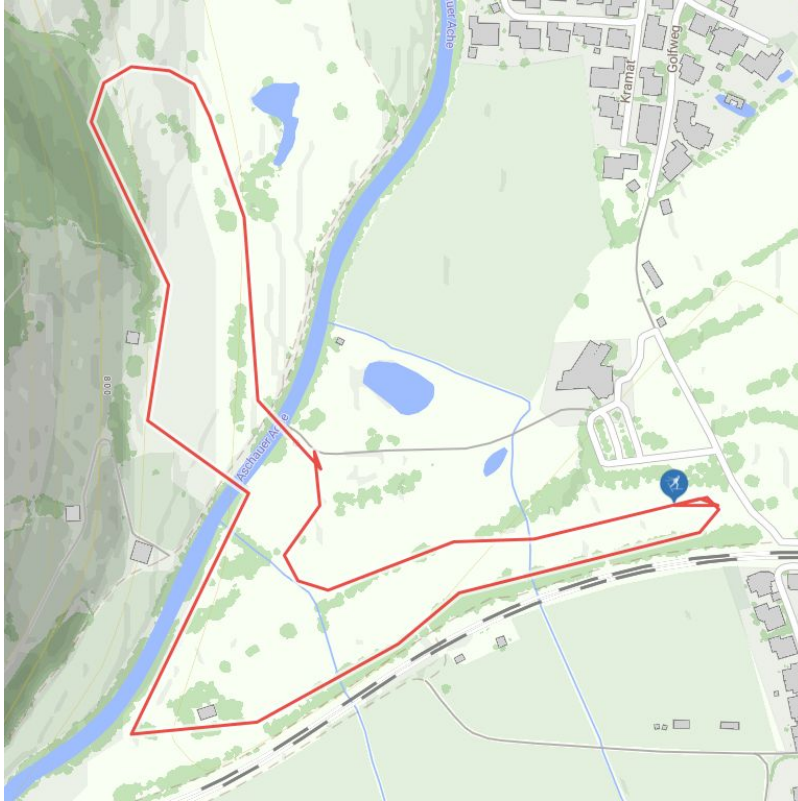

# "Sportloipe" 2,2 km Cross country ski track

distance	2,2 km	difficulty	average
altitude meters uphill	19 m	highest point	786 m

Altitude profile

## Description

### arrival

**Parking spot**  
Parking at the golfcourse Schwarzsee

### downloads

[GPX FILE](#)

[INTERACTIVE MAP](#)