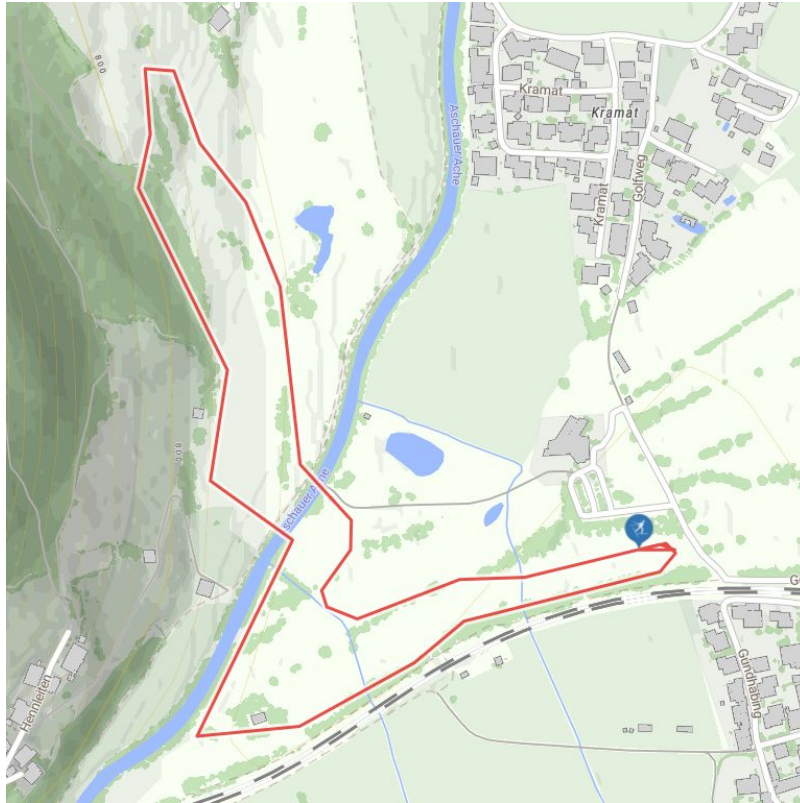

# "Sportloipe" 2,4 km Cross country ski track

distance	2,4 km	difficulty	average
altitude meters uphill	28 m	highest point	794 m

Altitude profile

## Description

:: Snow covered cross country track and Floodlit until 9.30 p.m.

## arrival

**Parking spot**  
Parking at the golfcourse Schwarzsee

## downloads

[GPX FILE](#)

[INTERACTIVE MAP](#)