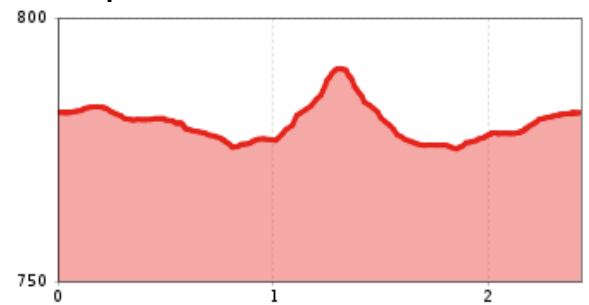

# "Sportloipe" 2,4 km Cross country ski track

distance	2,4 km	difficulty	average
altitude meters uphill	28 m	highest point	794 m

Altitude profile

## Description

:: Snow covered cross country track and Floodlit until 9.30 p.m.