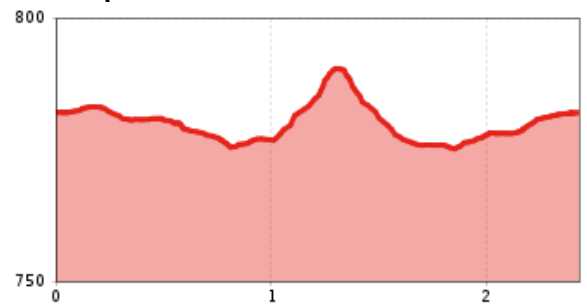

"Sportloipe" 2,4 km Cross country ski track

distance	2,4 km	difficulty	average
altitude meters uphill	28 m	highest point	794 m

Altitude profile

Description

:: Snow covered cross country track and Floodlit until 9.30 p.m.

arrival

Parking spot
Parking at the golfcourse Schwarzsee

downloads

[GPX FILE](#)

[INTERACTIVE MAP](#)