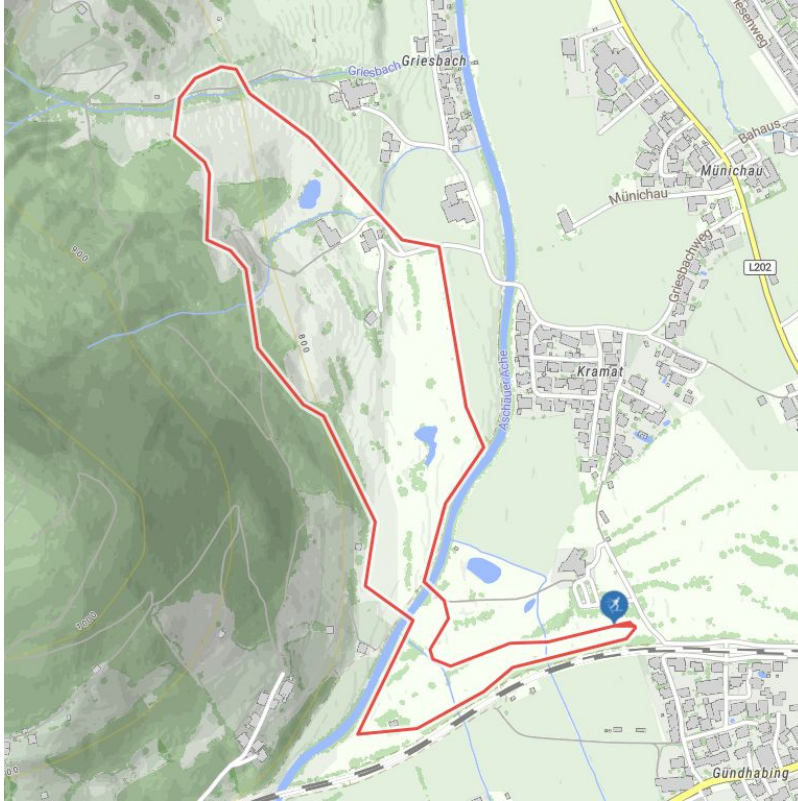

"Sportloipe" 3,7 km Cross country ski track

distance	3,7 km	difficulty	average
altitude meters uphill	72 m	highest point	825 m

Altitude profile

Description

:: Snow covered cross country track

arrival

Parking spot

Parking at the golfcourse Schwarzsee

downloads

[GPX FILE](#)

[INTERACTIVE MAP](#)