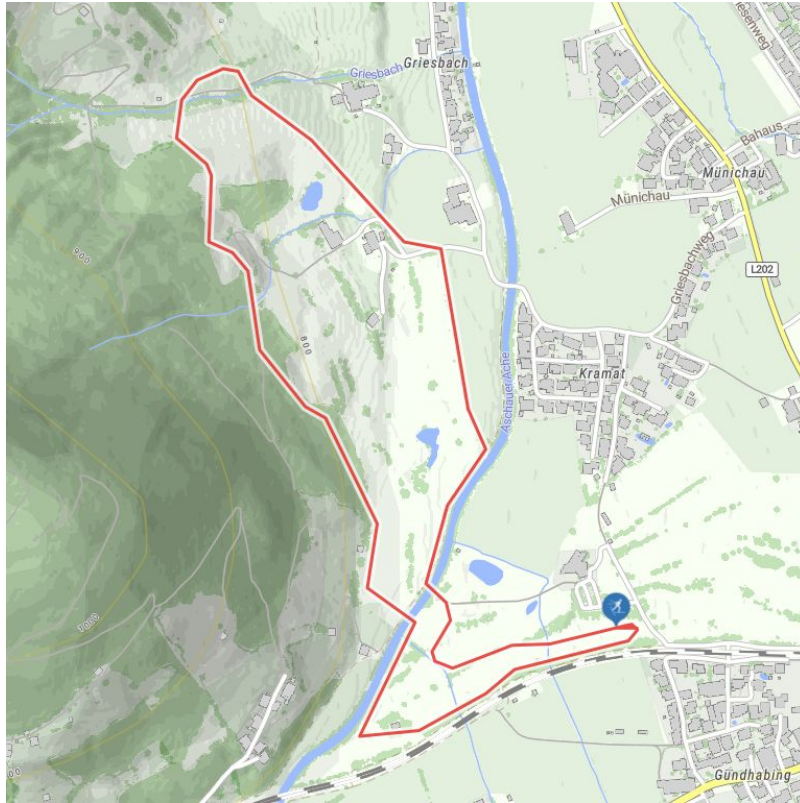

"Sportloipe" 3,7 km Cross country ski track

distance	3,7 km	difficulty	average
altitude meters uphill	72 m	highest point	825 m

Altitude profile

Description

:: Snow covered cross country track

arrival

Parking spot

Parking at the golfcourse Schwarzsee

downloads

[GPX FILE](#)

[INTERACTIVE MAP](#)