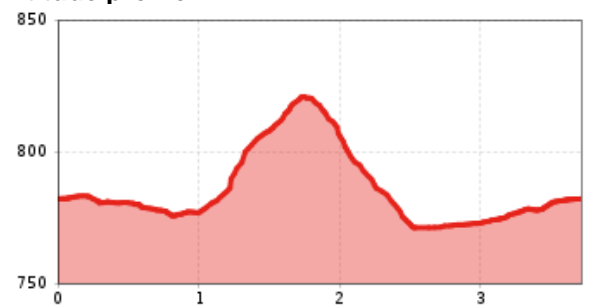

"Sportloipe" 3,7 km Cross country ski track

distance	3,7 km	difficulty	average
altitude meters uphill	72 m	highest point	825 m

Altitude profile

Description

:: Snow covered cross country track

arrival

Parking spot