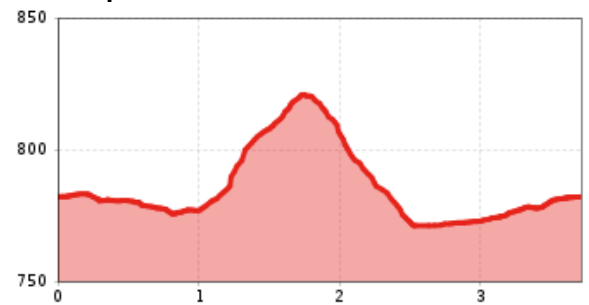

"Sportloipe" 3,7 km Cross country ski track

distance	3,7 km	difficulty	average
altitude meters uphill	72 m	highest point	825 m

Altitude profile

Description

:: Snow covered cross country track

arrival

Parking spot