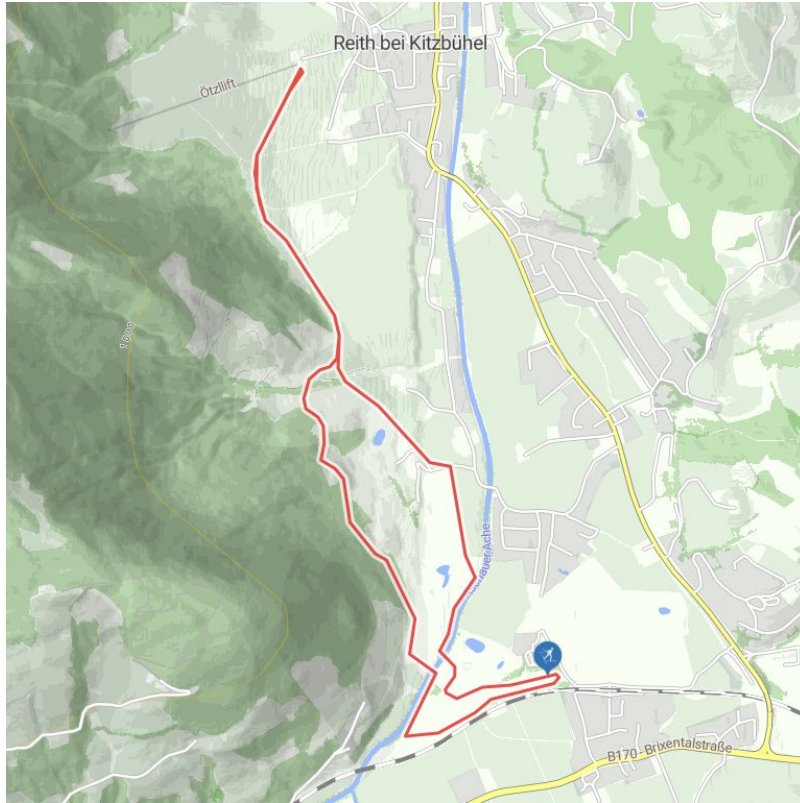

"Sportloipe" 5,7 km Cross country ski track

distance	5,7 km	difficulty	average
altitude meters uphill	121 m	highest point	825 m

Altitude profile

Description

:: Snow covered cross country track.

arrival

Parking spot

Parking at the golfcourse Schwarzsee

downloads

[GPX FILE](#)

[INTERACTIVE MAP](#)