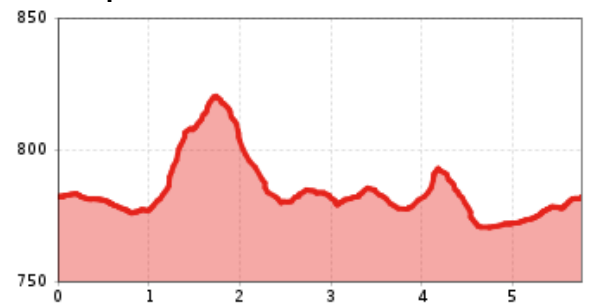

"Sportloipe" 5,7 km Cross country ski track

distance	5,7 km	difficulty	average
altitude meters uphill	121 m	highest point	825 m

Altitude profile

Description

:: Snow covered cross country track.

arrival

Parking spot