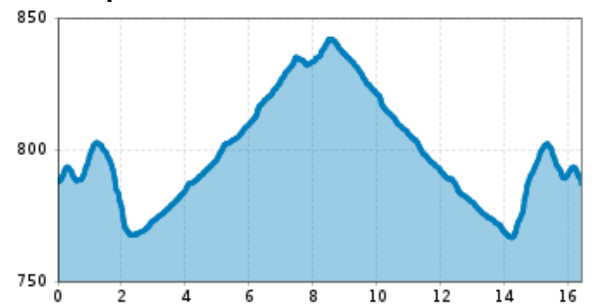

Stadtloipe Kitzbühel-Aurach-Jochberg

The trail stretches from Kitzbühel to the Jochberghütte and back again. Skating

distance	17,8 km		
altitude meters uphill	179 m	highest point	843 m

Altitude profile

downloads