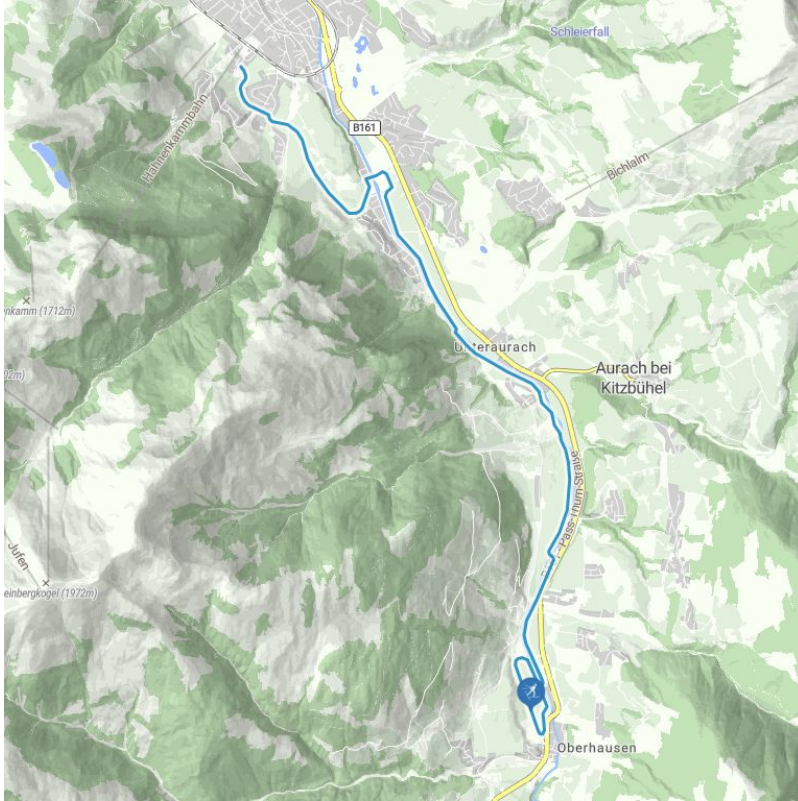

Stadtloipe Kitzbühel-Aurach-Jochberg

The trail stretches from Kitzbühel to the Jochberghütte and back again. Skating

distance	17,8 km		
altitude meters uphill	179 m	highest point	843 m

Altitude profile

downloads

[GPX FILE](#)

[INTERACTIVE MAP](#)