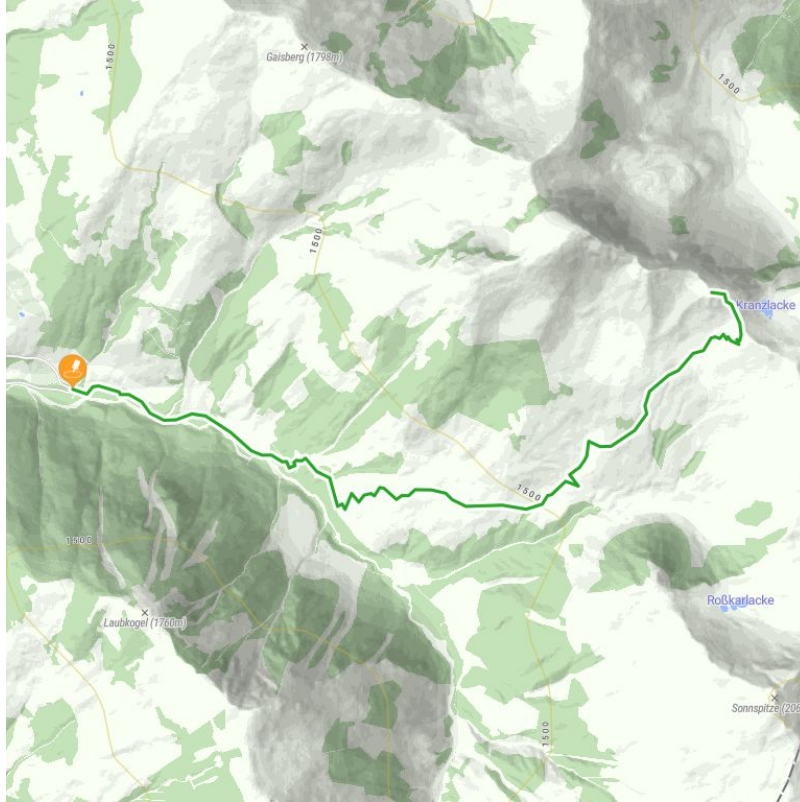

# Weißkopfkogel - Lisa Hauser

walking time uphill	6 h	distance	9,0 km	difficulty	average
altitude meters uphill	900 m	altitude meters downhill	900 m	highest point	1970 m
best season:	JUN, JUL, AUG, SEP, OCT				

Altitude profile

## hut/alpine hut

[Hochwildalm](#) open